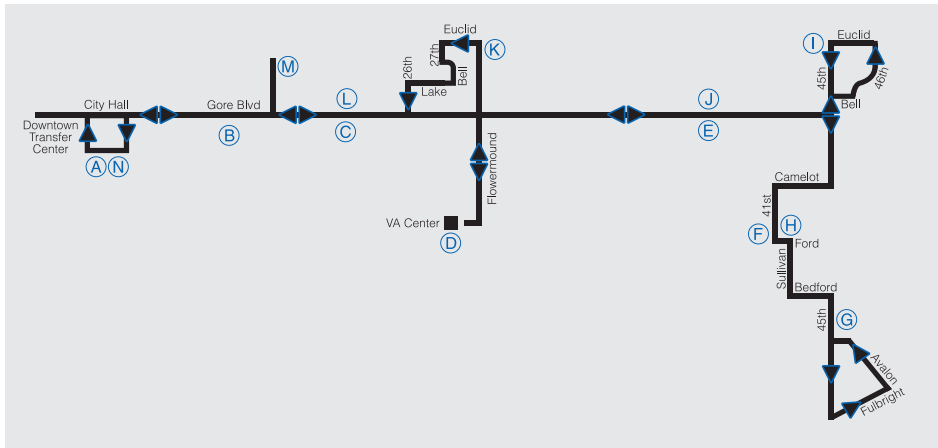

## ROUTE INFORMATION

A	Depart Transfer Center	:10	H	41st & Ford	I/B	:37
B	Dept of Public Safety	:14	I	MacArthur Middle		:40
C	Ft. Sill Apache Casino	:16	J	MacArthur Senior High	I/B	:42
D	Veterans Center	:18	K	Euclid & Flowermound		:45
E	MacArthur Senior High	O/B :20	L	Braums	I/B	:48
F	41st & Ford	O/B :26	M	Waterpark (Summer)		:50
G	East 45th & Lee	O/B :30	N	Arrive Transfer Center		:55

O/B = Bus is Outbound

I/B = Bus is Inbound

580-248-5252  
[www.RideLATS.com](http://www.RideLATS.com)