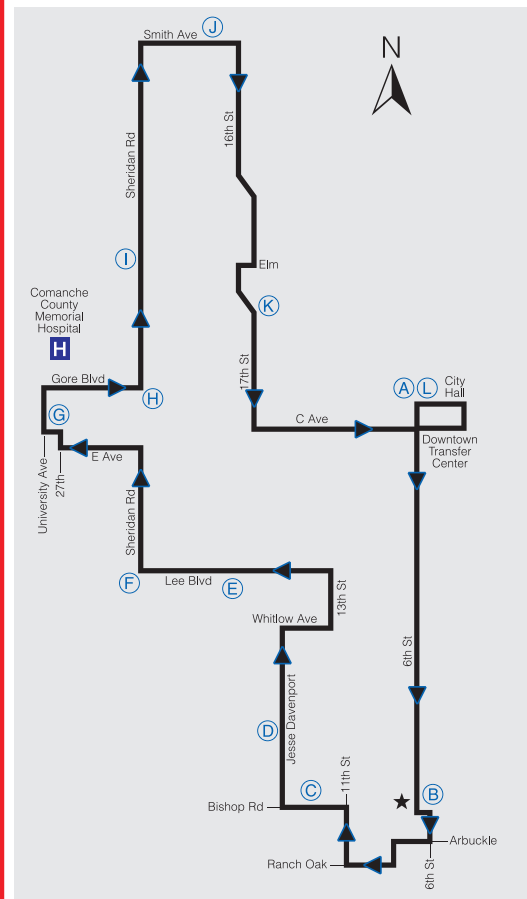

# RED ROUTE 2 CLOCKWISE

Hours Of Operation  
 Monday - Friday 6am - 7pm  
 Saturday 9am - 6pm  
 Closed Sundays

## ROUTE INFORMATION

A	Depart Transfer Center	:00
B	6th & Bishop - LATS Office	:10
C	13th & Bishop	:15
D	New York & Davenport	:16
E	17th & Lee (Social Security)	:19
F	Sheridan & J (Health Dept)	:22
G	Cameron University	:27
H	Sheridan & Gore	:30
I	Walmart on Sheridan	:34
J	18th & Smith	:39
K	17th & Ferris	:46
L	Arrive Transfer Center	:54

580-248-5252  
[www.RideLATS.com](http://www.RideLATS.com)