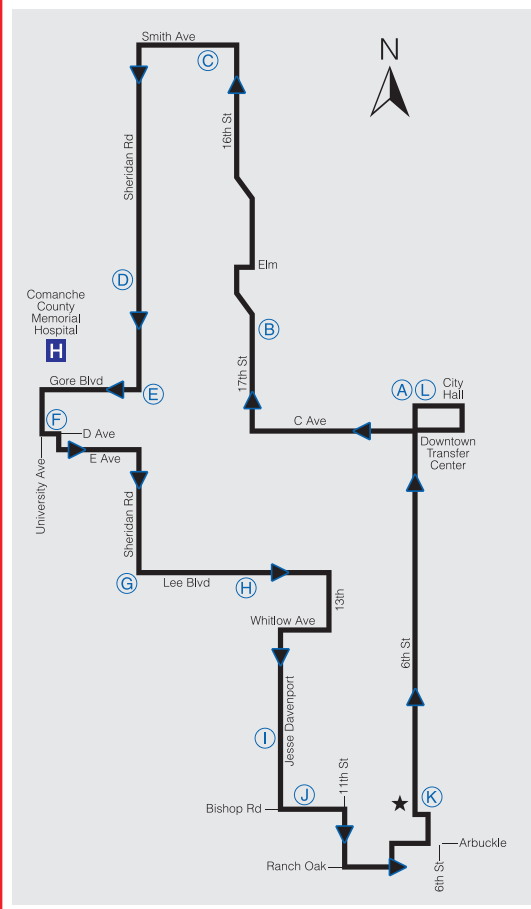

# RED ROUTE 1 COUNTER CLOCKWISE

Hours Of Operation  
 Monday - Friday 6am - 7pm  
 Saturday 9am - 6pm  
 Closed Sundays

### ROUTE INFORMATION

A	Depart Transfer Center	:15
B	17 & Ferris	:24
C	18th & Smith	:30
D	Walmart on Sheridan	:36
E	Sheridan & Gore	:39
F	Cameron Student Union	:42
G	Sheridan & Lee	:46
H	17th & Lee (Social Security)	:48
I	New York & Davenport	:52
J	13th & Bishop	:54
K	6th & Bishop - LATS Office	:58
L	Arrive Transfer Center	:05

580-248-5252  
[www.RideLATS.com](http://www.RideLATS.com)