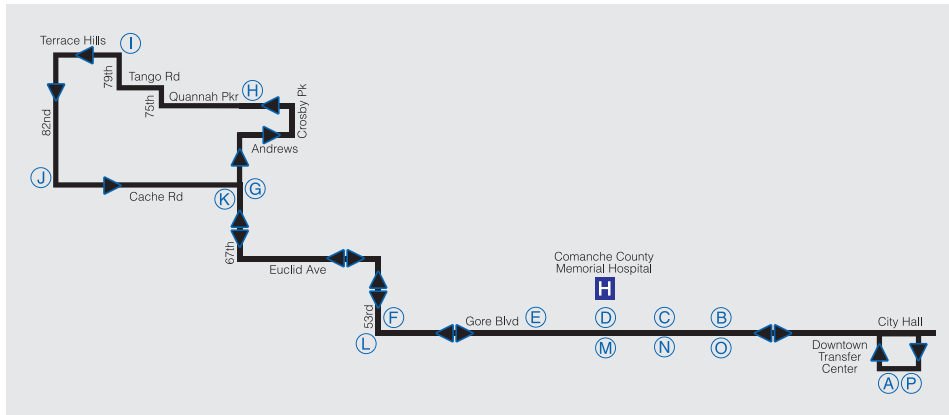

# YELLOW WEST

Hours Of Operation  
 Monday - Friday 6am - 7pm  
 Saturday 9am - 6pm  
 Closed Sundays

## ROUTE INFORMATION

A Depart Transfer Center	:10	I Terrace Hills	:33
B 17th & Gore	O/B :13	J N. 82nd St	:36
C Sheridan & Gore	O/B :15	K 67th & Cache Rd	I/B :40
D Memorial Hospital	:17	L 53rd & Gore	I/B :45
E Lawton Country Club	:18	M Cameron University	:47
F 53rd & Gore	O/B :20	N Sheridan & Gore	I/B :49
G 67th & Cache Rd	O/B :27	O 17th & Gore	I/B :50
H New Walmart	:30	P Arrive Transfer Center	:55

O/B = Bus is Outbound

I/B = Bus is Inbound

580-248-5252  
[www.RideLATS.com](http://www.RideLATS.com)