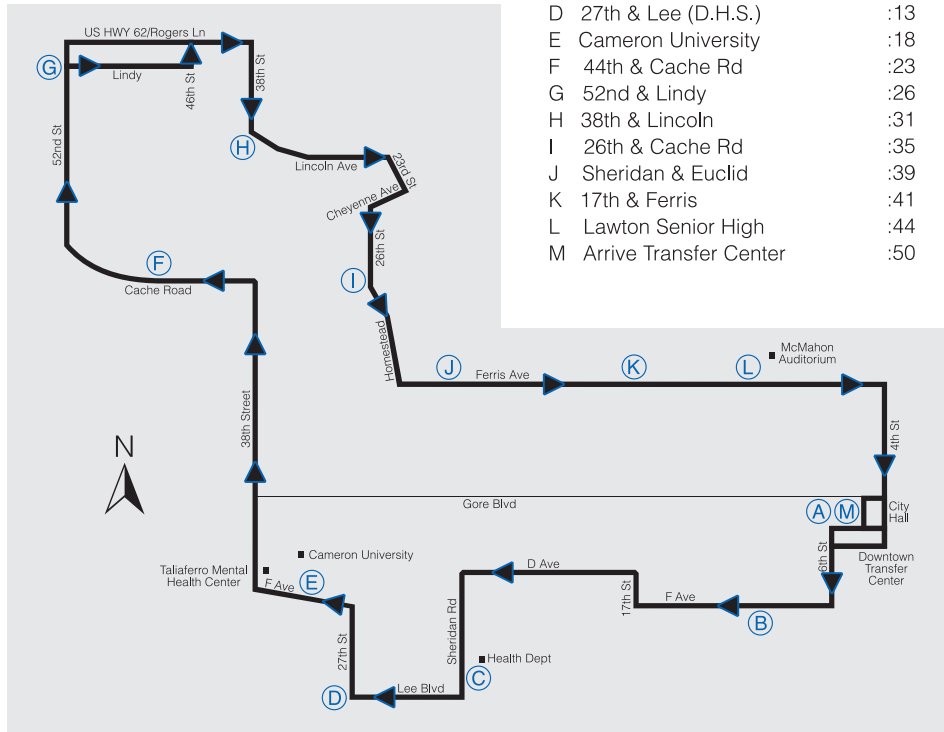

# GREEN ROUTE 2 CLOCKWISE

Hours Of Operation  
 Monday - Friday 6am - 7pm  
 Saturday 9am - 6pm  
 Closed Sundays

## ROUTE INFORMATION

A	Depart Transfer Center	:00
B	11th & F Ave	:04
C	Sheridan & J (Health Center)	:10
D	27th & Lee (D.H.S.)	:13
E	Cameron University	:18
F	44th & Cache Rd	:23
G	52nd & Lindy	:26
H	38th & Lincoln	:31
I	26th & Cache Rd	:35
J	Sheridan & Euclid	:39
K	17th & Ferris	:41
L	Lawton Senior High	:44
M	Arrive Transfer Center	:50

580-248-5252  
[www.RideLATS.com](http://www.RideLATS.com)